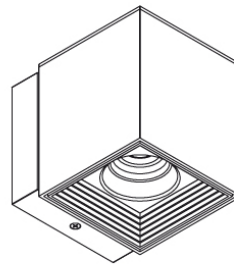

DAU SURFACE

D93189

PROJECT	
TYPE	
NOTES	
QUANTITY	
DATE	

GENERAL

Series: Dau
Brand: Milan
Division: Design
Mounting Type: Surface
Mounting Location: Wall
Subcategory: Up/Down Light

PHYSICAL

Shape: Cube
Length (mm): 80
Length (in): 3 1/8
Height (mm): 101
Height (in): 4
Extension (mm): 114
Extension (in): 4 1/2
Light Distribution: Direct
Weight (kg): 4.5
Weight (lbs): 10

ELECTRICAL

Lamp Type: LED
Max. Wattage Per Lamp (W): 10
Dimming: Non-Dimmable
Driver Included: Yes
Driver Type: Constant Current
Driver Class: Class 2
Input Voltage (V): 120

LED

Delivered Lumen Range: 500 - 999 lm
Number of LEDs: 1
Color Temperature (°K): 2700
Max. Delivered Lumen (lm): 829.93
Nominal Lumen (lm): 1010
CRI: >80 CRI

OPTICAL

Reflector°: 50° (available in 24° and 32° upon request)

RATINGS AND CERTIFICATIONS

Certified By: CSA Certified to UL and CSA Standards
IP rating: IP44