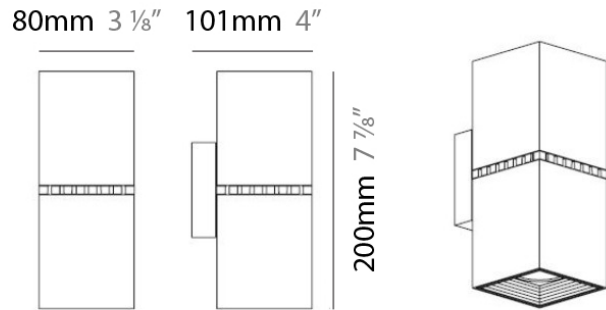

DAU SURFACE

D93197

PROJECT	
TYPE	
NOTES	
QUANTITY	
DATE	

GENERAL

Series: Dau
Brand: Milan
Division: Design
Mounting Type: Surface
Mounting Location: Wall
Subcategory: Up/Down Light

PHYSICAL

Shape: Rectangle
Length (mm): 80
Length (in): 3 1/8
Height (mm): 200
Height (in): 7 7/8
Extension (mm): 101
Extension (in): 4
Light Distribution: Direct / Indirect
Weight (kg): 4.5
Weight (lbs): 10
Fixture Finish: WHI
Fixture Material: Metal

ELECTRICAL

Lamp Type: LED
Total Output Wattage (W): 20
Max. Wattage Per Lamp (W): 10
Dimming: Electronic Low Voltage Dimming
Driver Type: 120V DIRECT LINE (operates without a driver)
Input Voltage (V): 120

LED

Number of LEDs: 2
Color Temperature (°K): 2700
Nominal Lumen (lm): 2 x 1010
CRI: >80 CRI

OPTICAL

Reflector°: 50

RATINGS AND CERTIFICATIONS

Certified By: CSA Certified to UL and CSA Standards
IP rating: IP44

J-Box cover plate
Included